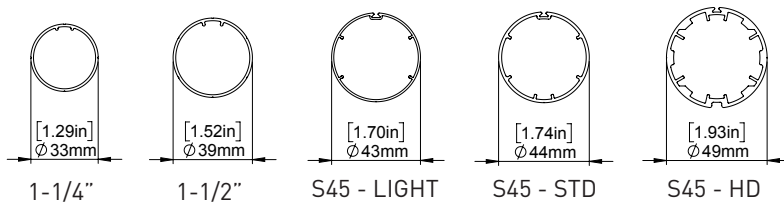

Compatible Tubes

Applications

- Roller Shades
- Roman Shades

Dimensions

MOTOR	DIM X
SHORT	[18 7/8"] 479mm

Motor Head Adaptors

- MT03-0205-069001 AUTOMATE I BRACKET ADAPTOR R8 SERIES
- MT03-0205-069002 AUTOMATE I BRACKET ADAPTOR R16-SERIES
- MT03-0206-069002 AUTOMATE I BRACKET ADAPTOR SKYLINE SERIES