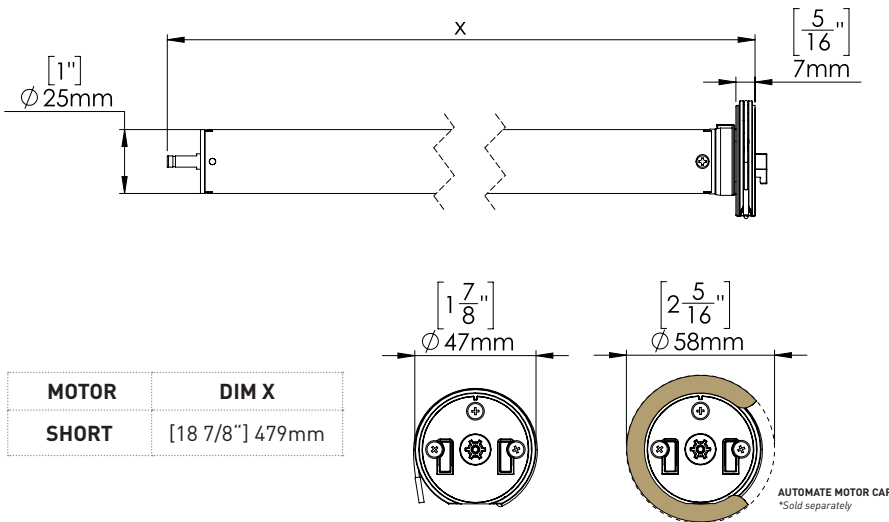

A Division of Rollease Acmeda

Product Specifications

Part #: MT01-1325-069028-CT 5V LI-ION 0.7Nm CT20 Q MOTOR [Ø25/5V/20rpm](SKY)

Voltage	5V-DC	Limit Switch Type	Electronic
Torque	0.7Nm	Current	0.73 A
Max Run Time	12 min.	Battery Size/Type	2600mAH
Speed	20 RPM (Adjustable to 24 or 28)	Temp Working Range	32°F to 140°F (0°C to 60°C)
Radio Frequency	433.92 MHz	Insulation Class	III
RF Modulation	FSK	Sound Level	~35 dB
IP Rating	IP20	Power	6 W

Compatible Tubes

Applications

- Roller Shades
- Roman Shades

Dimensions

MOTOR	DIM X
SHORT	[18 7/8"] 479mm

Motor Head Adaptors

- MT03-0205-069001 AUTOMATE I BRACKET ADAPTOR R8 SERIES
- MT03-0205-069002 AUTOMATE I BRACKET ADAPTOR R16-SERIES
- MT03-0206-069002 AUTOMATE I BRACKET ADAPTOR SKYLINE SERIES