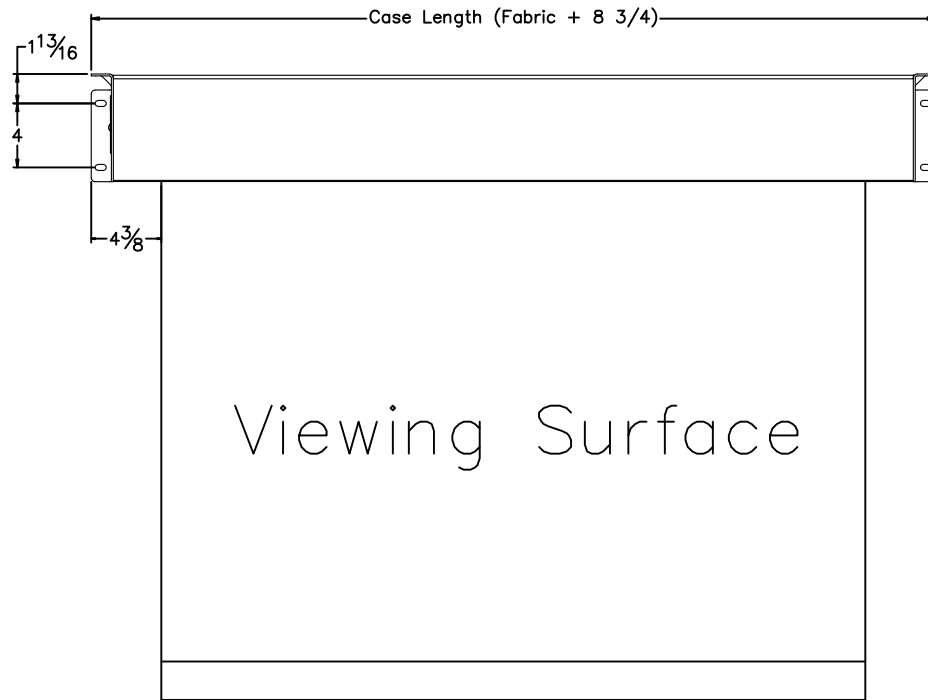

Wall Mounting

Ceiling Mounting

Mounting Details

**DRAPER**

DRAPER Inc.  
411 S. Pearl St.  
Spiceland, Indiana

Title Large Case Targa

Sheet 1 of 1

Scale  
1" = 1'